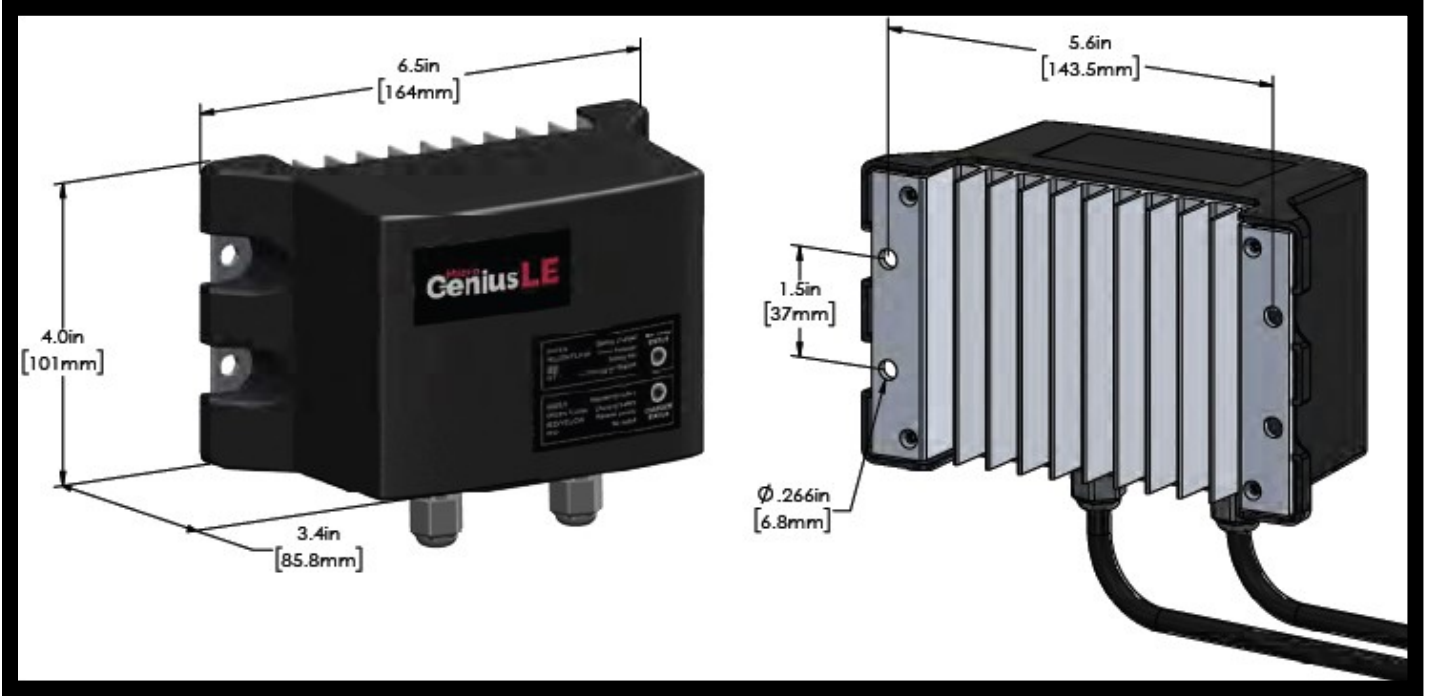

THE NEW SENS MICROGENIUS LE CHARGER IS HERE!

MicroGenius[®]LE
**Compact Marine & Genset
Battery Charger**

Small & light - fits practically anywhere

Protected from water & dust - ideal for harsh genset or marine duty

Advanced battery management - utilizes proven Dynamic Boost™ and HELIX™ charging

Self-adjusting output - precisely charges all types of lead-acid batteries

Battery & charger status LEDs - provide system health information at-a-glance

Superior efficiency & cooling - delivers full power even at high temperatures

How To Order

Output

Factory Assigned

1206 = 12 Volt 6 Amp

A0 = standard

2405 = 24 Volt 5 Amp

Part Number